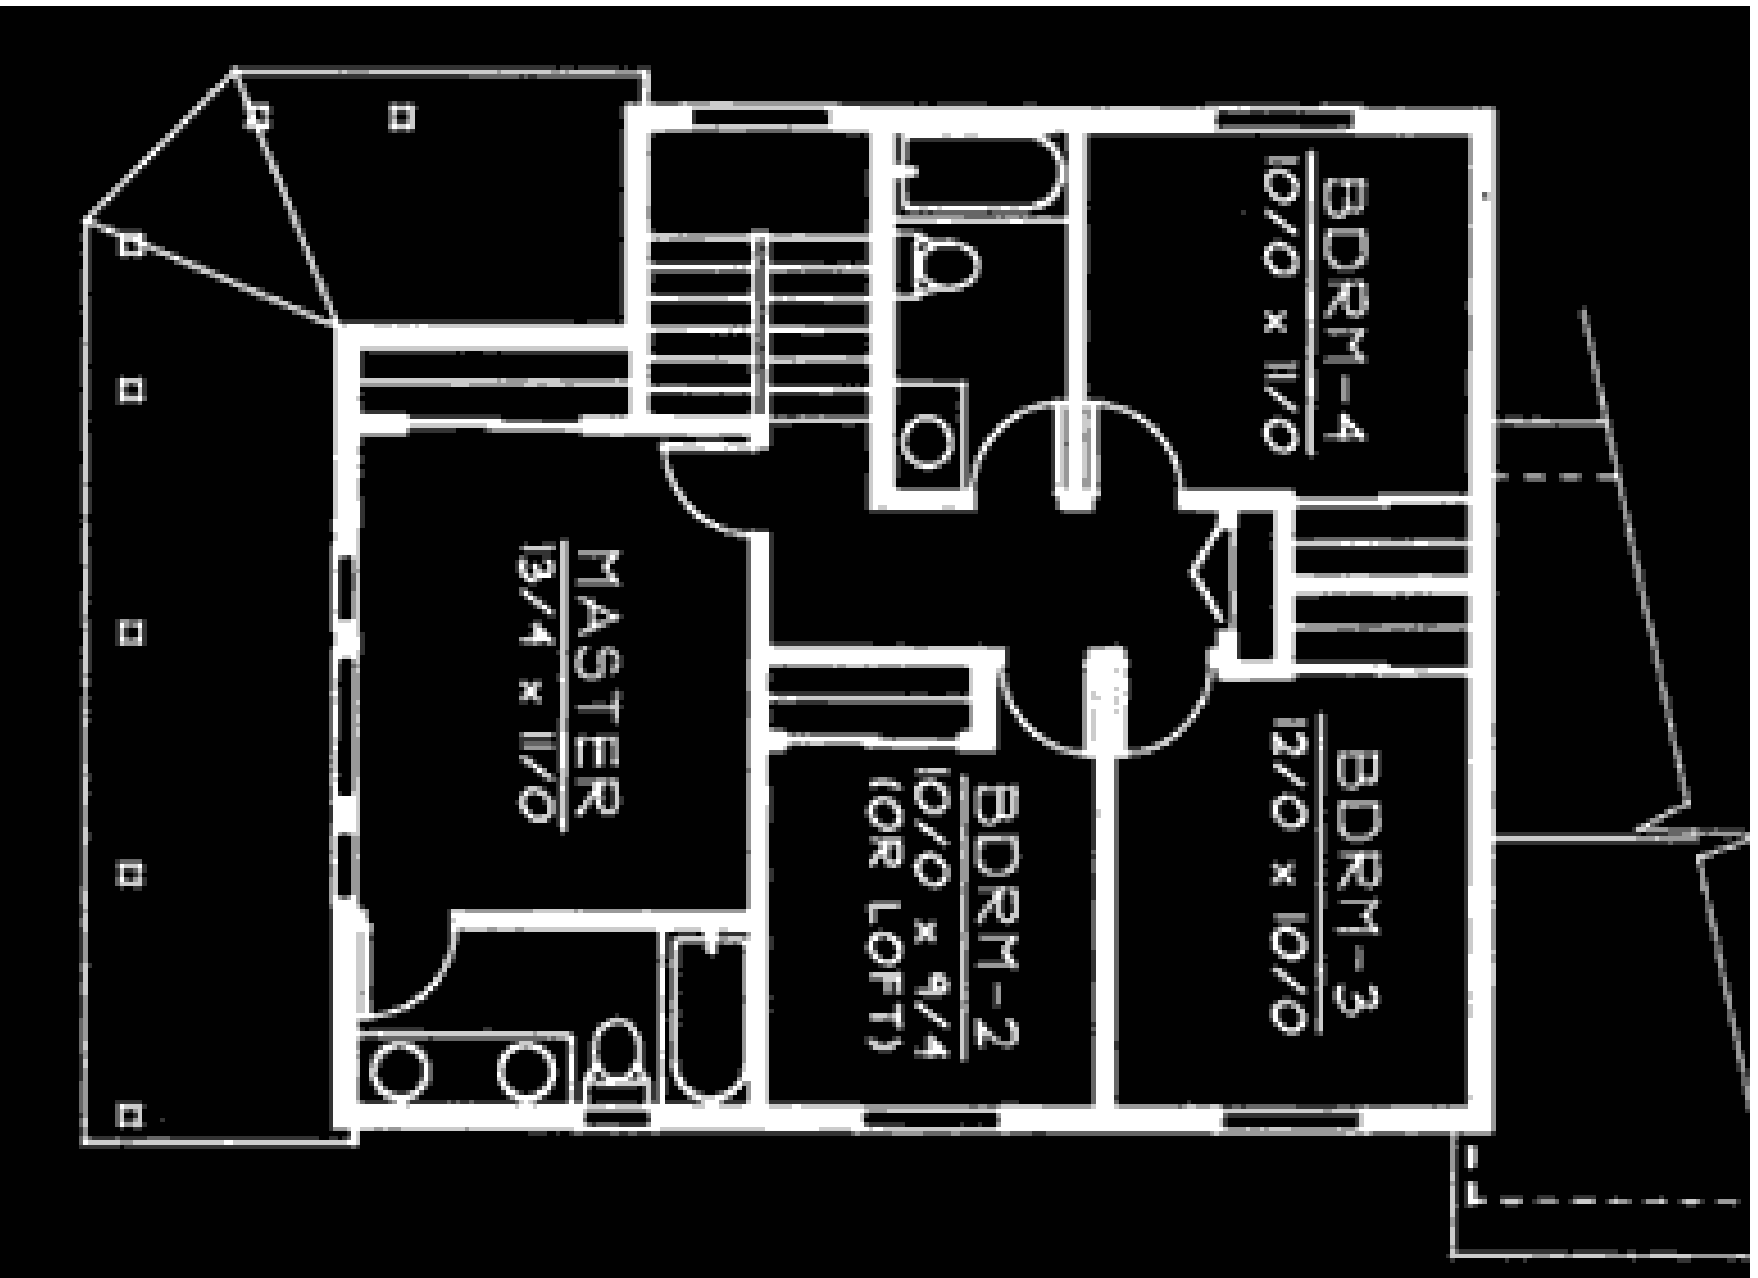

A T R I U M
CUSTOM HOMES

P.O. BOX 368 WINCHESTER, MA 01890
PHONE (781)729-5844 - FAX(781)729-8411

THE GLOUCESTER

A BEAUTIFUL HOME WITH A WELCOMING PORCH

SHOWN WITH OPTIONS – 1,600 S.F TO 2,000 S.F

FIRST FLOOR

SECOND FLOOR