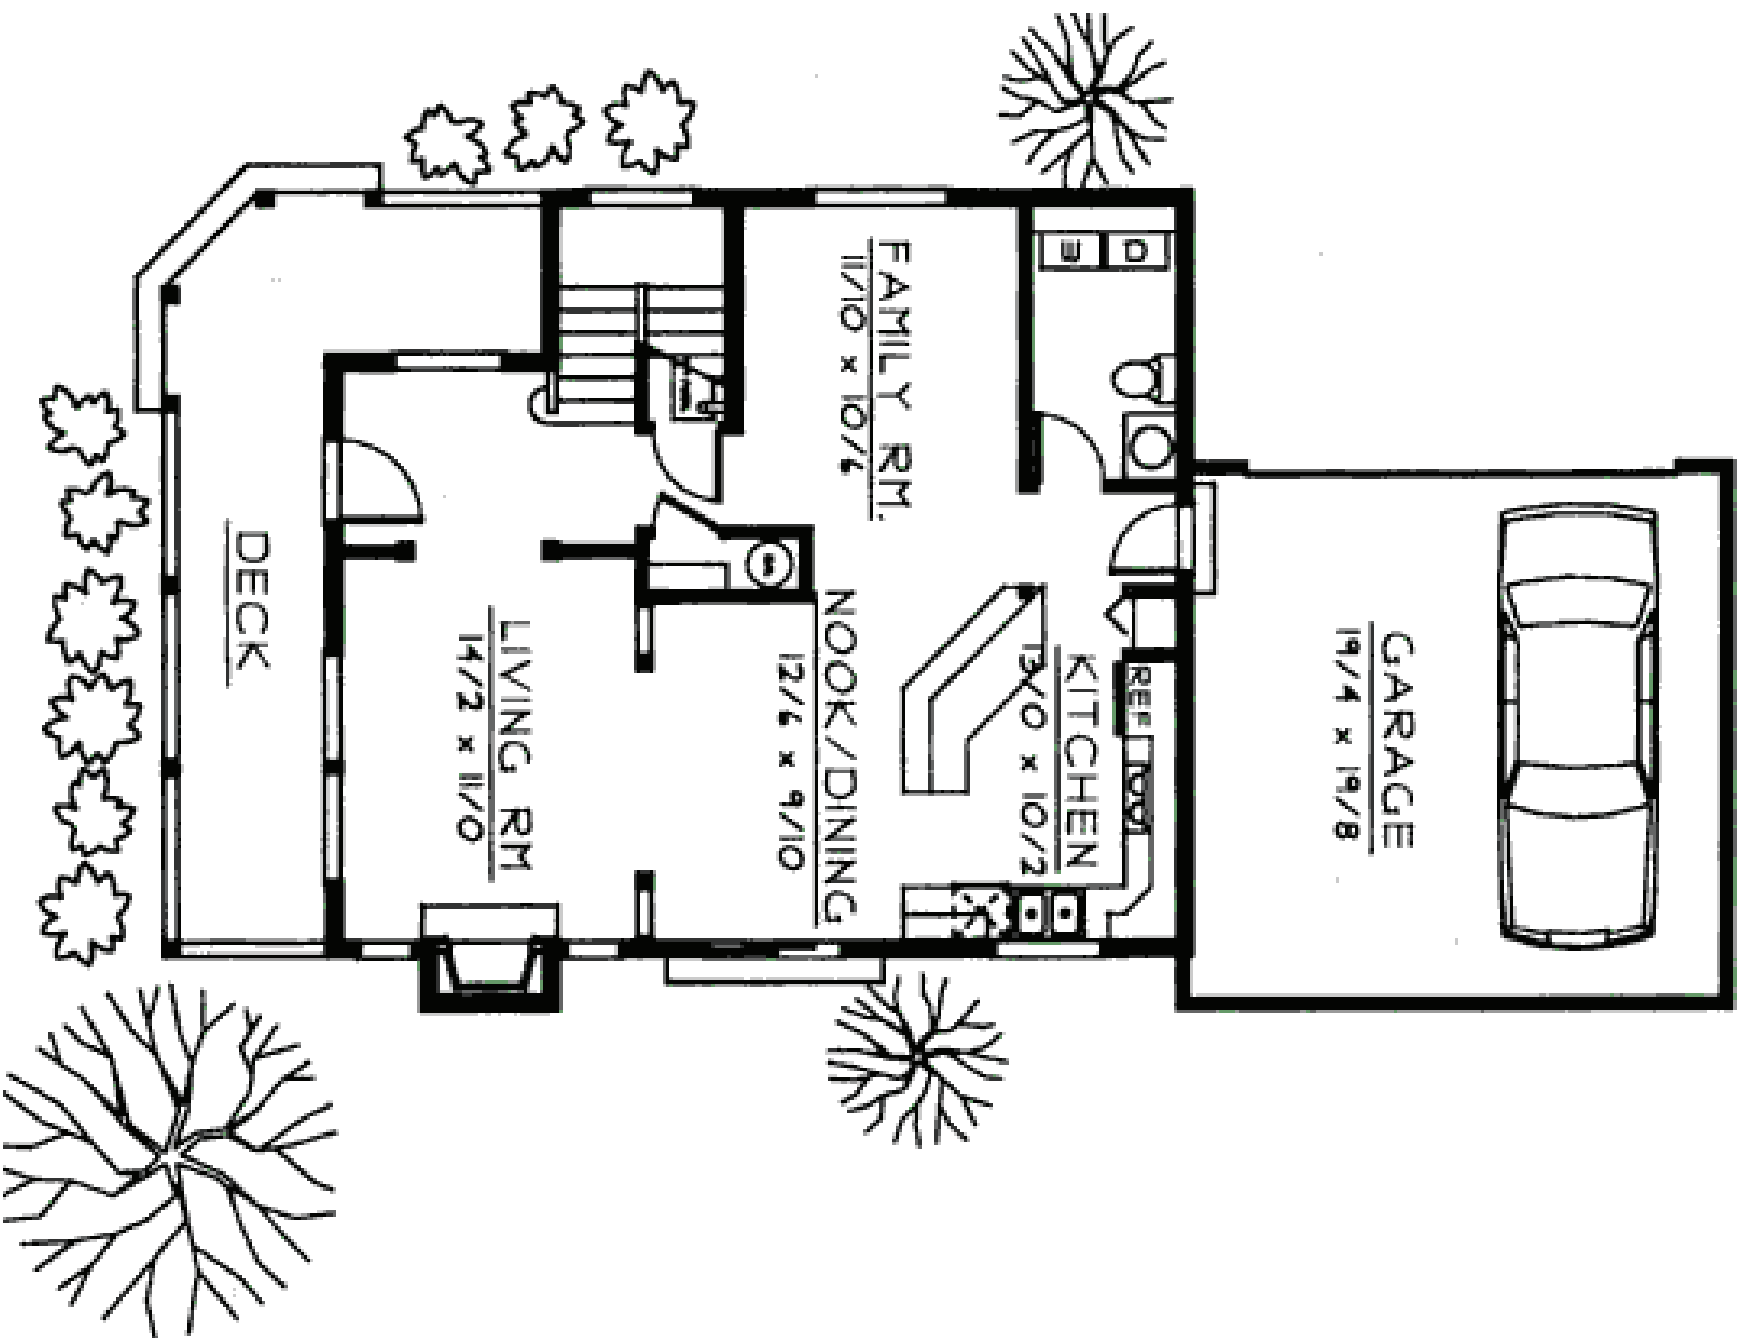

A T R I U M
CUSTOM HOMES

P.O. BOX 368 WINCHESTER, MA 01890
PHONE (781)729-5844 - FAX(781)729-8411

THE GLOUCESTER

A BEAUTIFUL HOME WITH A WELCOMING PORCH

SHOWN WITH OPTIONS – 1,600 S.F TO 2,000 S.F

FIRST FLOOR

SECOND FLOOR